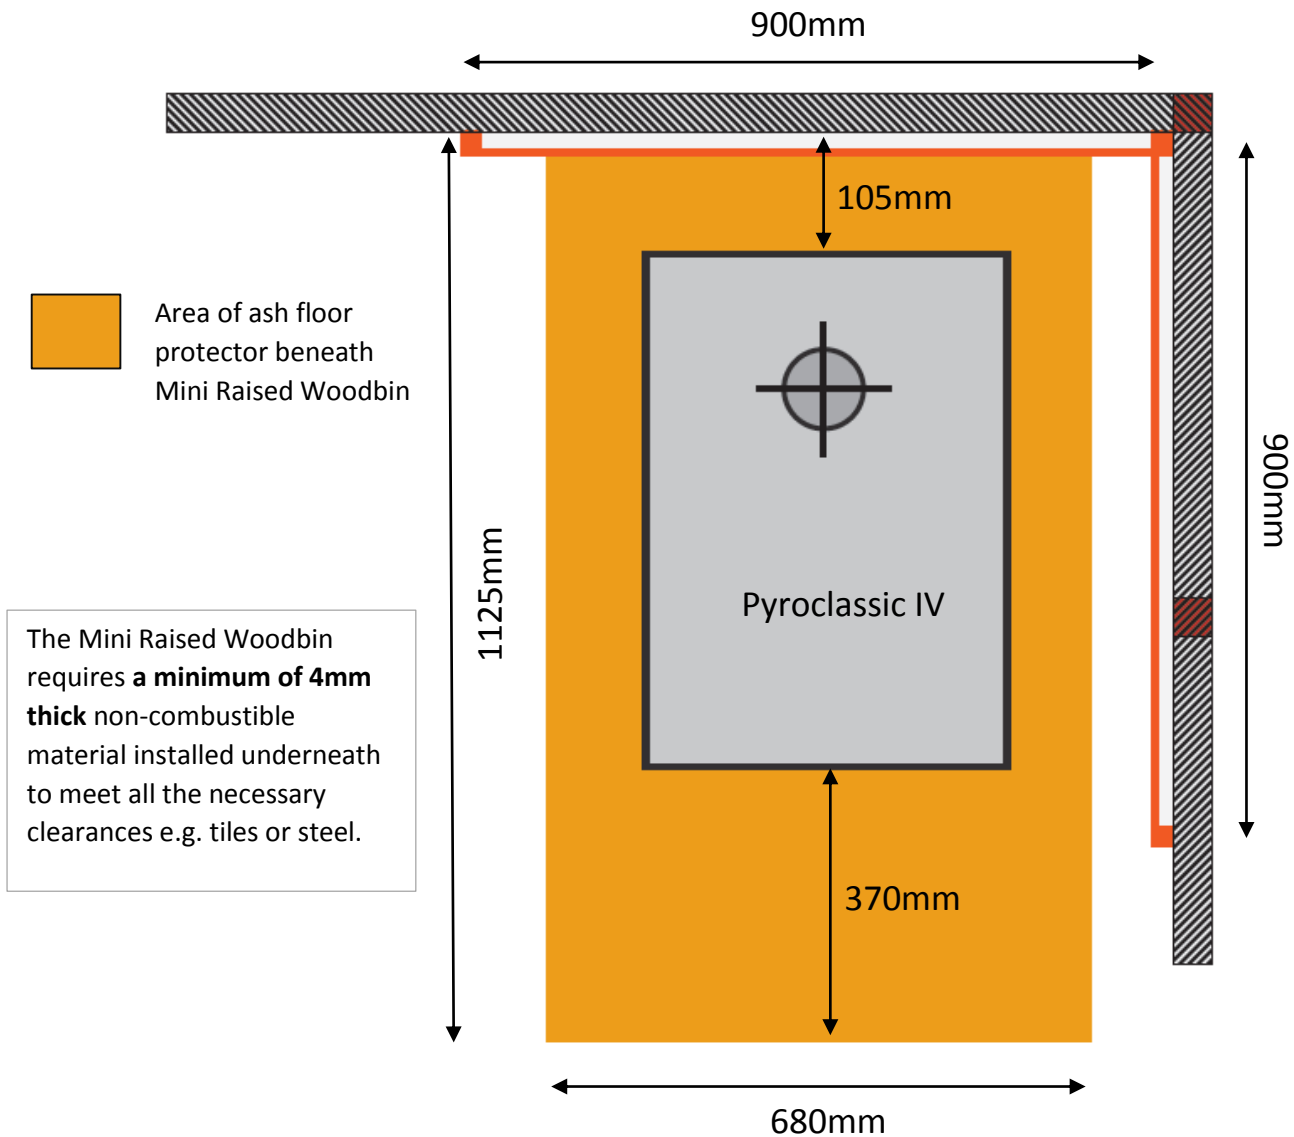

INSTALLATION CLEARANCES FOR A PYROCLASSIC IV INSTALLED ON A MINI RAISED WOODBIN

PARALLEL INSTALLATION WITH PROTECTED WALLS